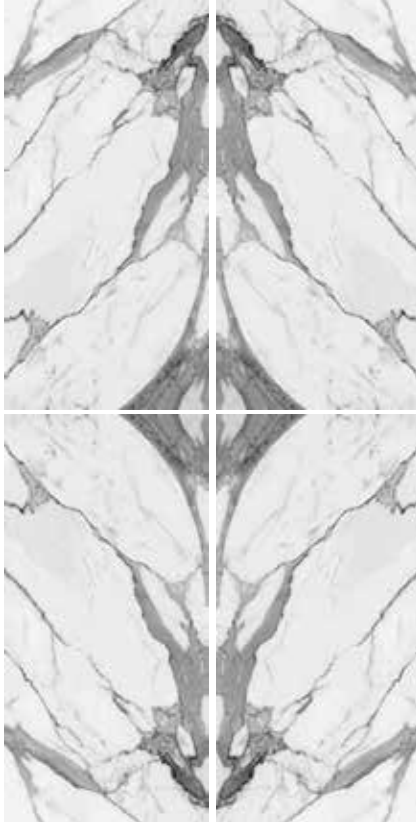

# PORCELAIN

Collection 2018

Best Choice  
Best View.

APADANA  
CERAM

60x120 cm

**PORCHE TRANS POLISH WHITE**  
Face 1

**PORCHE TRANS POLISH WHITE**  
Face 2

Dimensions/ Sizes	BOXES		NORMAL PALLET	
	Units/ Tiles	m <sup>2</sup> / Box	m <sup>2</sup> / Pallet	Boxes/ Pallet
60X120	3	2.16	77.76	36

# 60x120 cm

ALDA MATT BROWN

Face 1

Face 2

Face 3

DORIA MATT BROWN

Face 1

Face 2