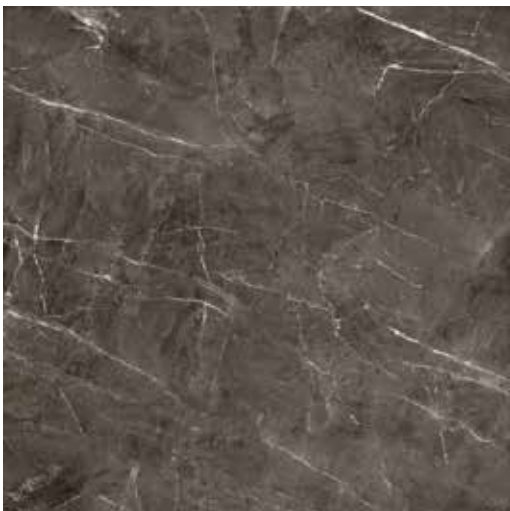

BRAX TRANS POLISH BLACK